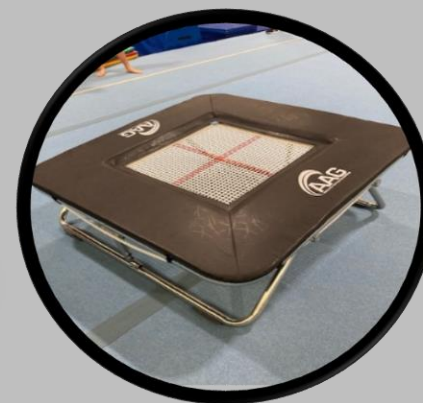

STEPS

STP0005 2 STEP FOAM STEPS 765mm x 710mm x 485mm HIGH- **$242.00**

STP0006 3 STEP FOAM STEPS 1145mm x 710mm x 725mm HIGH- **$450.00**

MINI TRAMPS & SPRINGS

TMP0080 10 INCH REPLACEMENT TRAMPOLINE SPRING- **$4.15**

TMP0085 7 INCH REPLACEMENT TRAMPOLINE SPRING- **$3.78**

TMP0090 DBL MINI TRAMP, SAFETY PADS AND TROLLEYS- **$4,200.00**

TMP0091 FIG APPROVED IMPORTED COMP. DBL MINI TRAMP- **$5,275.00**

TMP0101 JUNIOR MINI TRAMP- 1m FRAME- **$695.00**

TMP0102 SENIOR PRO MINI TRAMP- 1.2m FRAME- **$975.00**

TMP0106 OPEN ENDED H/D MINI TRAMPOLINE- POLYMESH BED AND SAFETY PADS- **$1,595.00**