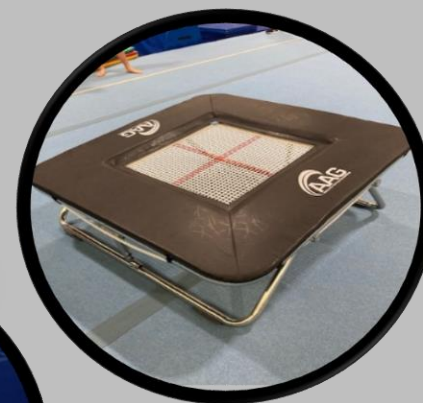

TMP0106- OPEN ENDED H/D MINI TRAMPOLINE- PRO MESH BED AND SAFETY PADS- **$1,595.00**

REPLACEMENT TRAMPOLINE BEDS

TRB0006- 2 STRING TRAMPOLINE BED (2920 x 1420, 26 x 13)- **$1,220.00**

TRB0010- 2 STRING TRAMPOLINE BED (3660 x 1830, 33 x 17)- **$1,850.00**

TRB0015- 2 STRING TRAMPOLINE BED (4270 x 2130, 38 x 19)- **$2,125.00**

TRB0020- NYLON WEBBED REPLACEMENT COMPETITION BED- 4270 x 2130mm- **$POA**

TRB0025- REPLACEMENT DOUBLE MINI TRAMP POLYMESH BED- **$660.00**

TRB0026- REPLACEMENT 2 STRING DOUBLE MINI TRAMPOLINE BED- **$920.00**

TRB0031- 2 STRING REPLACEMENT MINI TRAMP BED- **$380.00**

TRB0035- MINI TRAMP VINYL OR POLYMESH BED W/ SAFETY PADS- **$450.00**

TRB0036- MINI TRAMP BED- 2 STRING W/ SAFETY PADS ATTACHED- **$480.00**

TUMBLE TRAMPOLINES

TTM0005- 4m TUMBLING TRAMPOLINE WITH BLACK NYLON BED (DOUBLE LAYER) AND SAFETY PADS **$3,500.00**

TTM0007- 6m TUMBLING TRAMPOLINE WITH BLACK NYLON BED (DOUBLE LAYER) AND SAFETY PADS- **$4,998.00**

TTM0010- 8m TUMBLING TRAMPOLINE WITH BLACK NYLON BED (DOUBLE LAYER) AND SAFETY PADS- **$6,665.00**

TTM0012- 10m TUMBLING TRAMPOLINE WITH BLACK NYLON BED (DOUBLE LAYER) AND SAFETY PADS- **$8,330.00**

TTM0015- 12m TUMBLING TRAMPOLINE WITH BLACK NYLON BED (DOUBLE LAYER) AND SAFETY PADS- **$9,995.00**

TTM0020- 16m TUMBLING TRAMPOLINE WITH BLACK NYLON BED (DOUBLE LAYER) AND SAFETY PADS- **$13,325.00**

TTM0025- 20m TUMBLING TRAMPOLINE WITH BLACK NYLON BED (DOUBLE LAYER) AND SAFETY PADS- **$16,659.00**