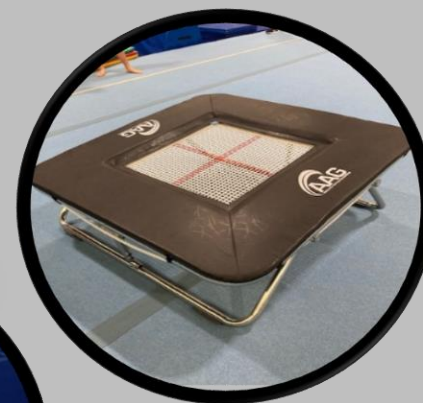

TRB0010- 2 STRING TRAMPOLINE BED (3660 x 1830, 33 x 17)- **$2,125.00**

TRB0015- 2 STRING TRAMPOLINE BED (4270 x 2130, 38 x 19)- **$2,400.00**

TRB0020- NYLON WEBBED COMPETITION BED (4x4mm)- 4280 x 2140mm- **$3,530.00**

TRB0021- NYLON WEBBED COMPETITION BED (4x5mm)- 4280 x 2140mm- **$3,530.00**

TRB0025- REPLACEMENT DOUBLE MINI TRAMP POLYMESH BED- **$660.00**

TRB0026- REPLACEMENT 2 STRING DOUBLE MINI TRAMPOLINE BED- **$920.00**

TRB0031- 2 STRING REPLACEMENT MINI TRAMP BED- **$380.00**

TRB0032- NYLON WEBBED REPLACEMENT MINI TRAMP BED (70cm x 70cm)- **$390.00**

TRB0035- MINI TRAMP VINYL OR POLYMESH BED W/ SAFETY PADS- **$480.00**

TRB0036- MINI TRAMP BED- 2 STRING W/ SAFETY PADS ATTACHED- **$520.00**

TUMBLE TRAMPOLINES

TTM0005- 4m TUMBLING TRAMPOLINE WITH BLACK NYLON BED (DOUBLE LAYER) AND SAFETY PADS **$3,500.00**

TTM0007- 6m TUMBLING TRAMPOLINE WITH BLACK NYLON BED (DOUBLE LAYER) AND SAFETY PADS- **$4,998.00**

TTM0010- 8m TUMBLING TRAMPOLINE WITH BLACK NYLON BED (DOUBLE LAYER) AND SAFETY PADS- **$6,665.00**

TTM0012- 10m TUMBLING TRAMPOLINE WITH BLACK NYLON BED (DOUBLE LAYER) AND SAFETY PADS- **$8,330.00**

TTM0015- 12m TUMBLING TRAMPOLINE WITH BLACK NYLON BED (DOUBLE LAYER) AND SAFETY PADS- **$9,995.00**

TTM0020- 16m TUMBLING TRAMPOLINE WITH BLACK NYLON BED (DOUBLE LAYER) AND SAFETY PADS- **$13,325.00**

TTM0025- 20m TUMBLING TRAMPOLINE WITH BLACK NYLON BED (DOUBLE LAYER) AND SAFETY PADS- **$16,659.00**